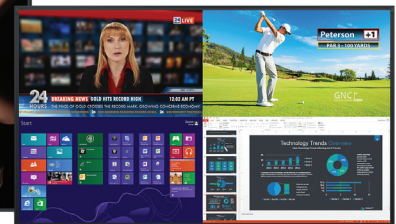

PLANAR ULTRARES SERIES 4K LCD

The Planar UltraRes Series 4K LCD display line is designed for ultra-high resolution commercial applications. The latest Planar UltraRes Series design combines the best of the current models with new features inspired by customers and trends in the emerging 4K ecosystem. The next-generation models also retain many of the high-value features offered by the industry-acclaimed first-generation Planar UltraRes Series, including stunning Ultra HD image performance, the ultra-slim Planar Profile Mounting System, efficient power management, and optional multi-touch interactivity. Available in 98-inch, 86-inch, and a new 75-inch diagonal, the latest generation of Planar UltraRes Series includes built-in Planar MediaPlex Plus processing for enhanced versatility and control of multi-source viewing. It also offers cutting-edge video performance with support for native 4K resolution at up to 60Hz, which can be driven via single-cable HDMI 2.0 or DisplayPort 1.2.