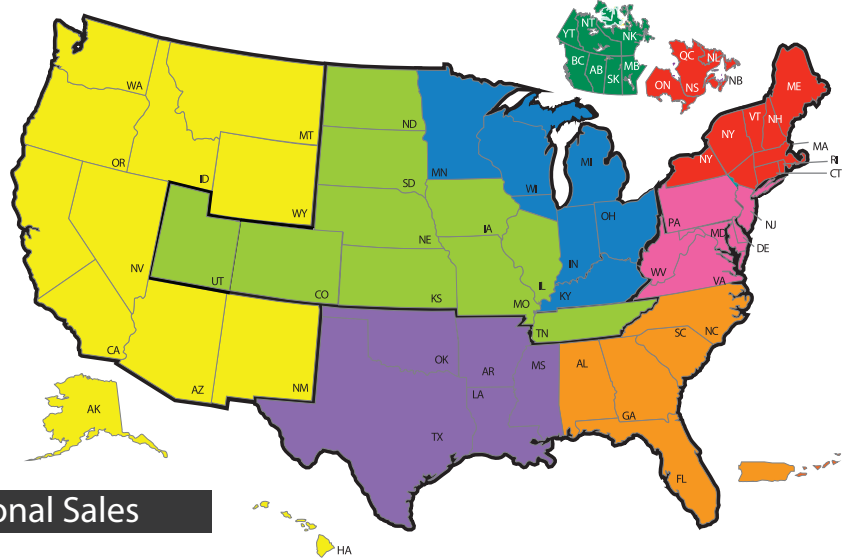

Ashley Zick

Inside Sales Support Manager - Central/Western US
P: 630.375.5100 x372
C: 331.229.1700
E: azick@peerless-av.com

Regional Sales

WESTERN US & CANADA REGION
California, Arizona, New Mexico, Hawaii, Alaska, Idaho, Montana, Oregon, Washington, Wyoming, Northern California & Nevada

NEW ENGLAND REGION
Connecticut, Maine, Massachusetts, New Hampshire, New York, Rhode Island, Vermont, Ontario and Quebec

SOUTH CENTRAL REGION
Arkansas, Louisiana, Mississippi, Oklahoma and Texas

Dave Dahm
Director, National Accounts
P: 800.865.2112 x402
C: 480.476.6077
E: ddahm@peerless-av.com

NORTH CENTRAL - GREAT LAKES REGION
Northern Illinois, Minnesota, Wisconsin, Indiana, Kentucky, Michigan and Ohio

WESTERN CANADA REGION
British Columbia, Nunavut, Alberta, Saskatchewan, Manitoba, Yukon, Northwest Territory

ISE Marketing – Steve Thompson
C: 780-481-7744
E: isemarketing@shaw.ca

MIDDLE ATLANTIC REGION
Delaware, District of Columbia, Maryland, New Jersey, Pennsylvania, Virginia and West Virginia

SOUTHEAST REGION
Alabama, Florida, Georgia, North Carolina, and South Carolina