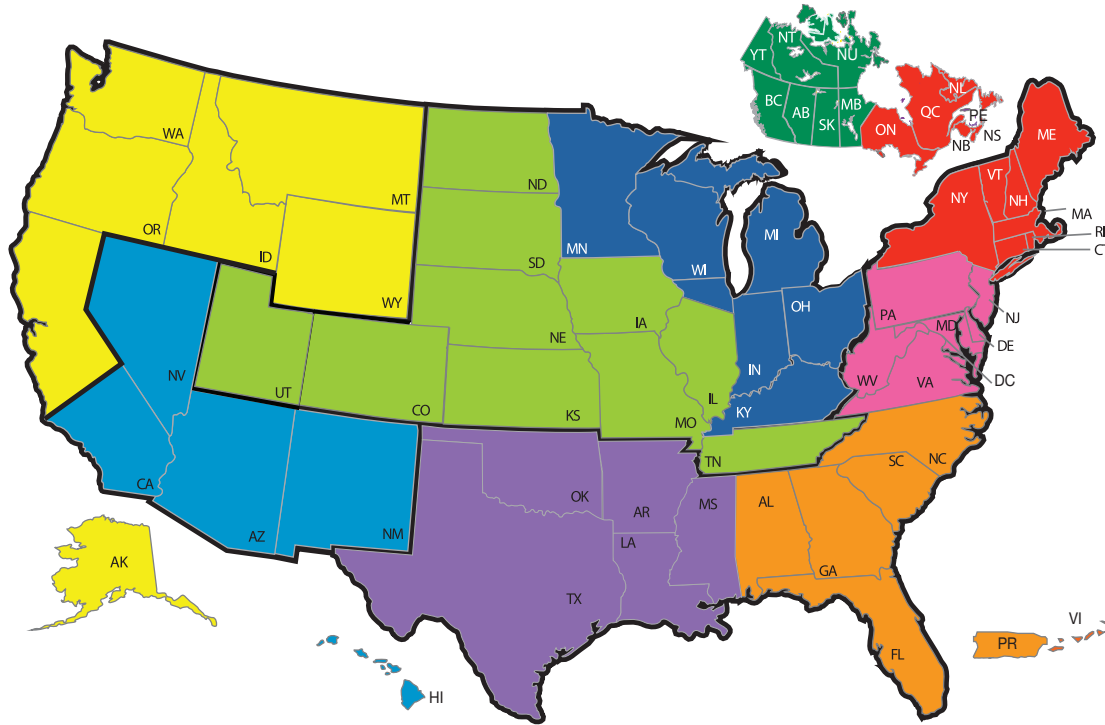

PRO AV REGIONAL SALES MANAGERS

NORTHWEST

Alaska, Idaho, Montana, Oregon, Washington, Wyoming & Northern California

Emily Robinson

Regional Sales Manager

P: 630.375.5100 x407

C: 206.450.1808

E: erobinson@peerless-av.com