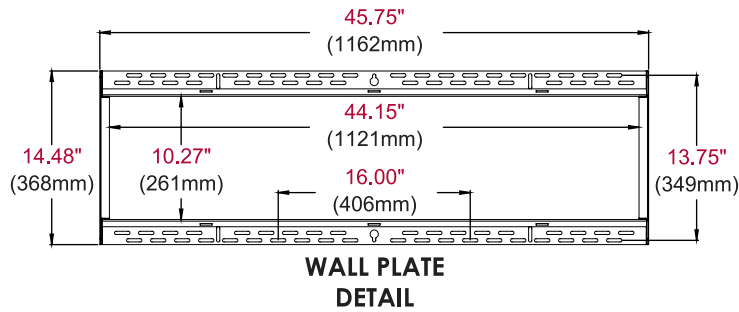

SF680P	SmartMount® Universal Flat Wall Mount for 60" to 98" Displays - standard models
SF680	SmartMount® Universal Flat Wall Mount for 60" to 98" Displays - security models

Product Specifications

	DIMENSIONS (W x H x D)	PRODUCT WEIGHT	LOAD CAPACITY	FINISH	AVAILABLE COLORS
SF680(P)	45.75" x 27.48" x 1.73" (1162 x 698 x 44mm)	17.30lb (7.8kg)	350lb (158kg)	Scratch resistant fused epoxy	Semi-gloss black

Package Specifications

	PACKAGE SIZE (W x H x D)	PACKAGE SHIP WEIGHT	PACKAGE UPC CODE	PACKAGE CONTENTS	UNITS IN PACKAGE
SF680(P)	46.70" x 2.30" x 15.40" (1185 x 58 x 390mm)	20.30lb (9.21kg)	SF680: 735029242239 SF680P: 735029242246	Wall mount, wall and display installation hardware, installation instructions	1

Accessories

ACC615: Metal Stud Fastener Kit

All dimensions = inch (mm)

Architect Specifications

The Smartmount® Universal Flat Wall Mount shall be a Peerless-AV model SF680(P) and shall be located where indicated on the plans. Assembly and installation shall be done according to instructions provided by the manufacturer.

Visit peerless-av.com to see the complete line of AV solutions from Peerless-AV, including outdoor displays, wireless, kiosks, digital audio, display mounts, projector mounts, carts/stands, and a full assortment of accessories.

Peerless-AV
2300 White Oak Circle
Aurora, IL 60502 USA
(800) 865-2112
(630) 375-5100
Fax: (800) 359-6500

Peerless-AV Europe
Unit 3 Watford Interchange
Colonial Way, Watford
Herts, WD24 4WP
United Kingdom
+44 (0) 1923 200100
Fax: +44 (0) 1923 200101

Peerless-AV de México
Ave de las Industrias 413
Parque Industrial Escobedo
Escobedo, N.L.,
Mexico 66050
+52 (81) 8384-8300
Fax: +52 (81) 8384-8360