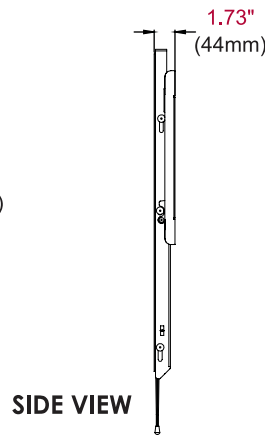

SF680P	SmartMount® Universal Flat Wall Mount for 60" to 98" Displays - standard models
SF680	SmartMount® Universal Flat Wall Mount for 60" to 98" Displays - security models

Product Specifications

	DIMENSIONS (W x H x D)	PRODUCT WEIGHT	LOAD CAPACITY	FINISH	AVAILABLE COLORS
SF680(P)	45.75" x 27.48" x 1.73" (1162 x 698 x 44mm)	17.30lb (7.8kg)	350lb (158kg)	Scratch resistant fused epoxy	Semi-gloss black

Package Specifications

	PACKAGE SIZE (W x H x D)	PACKAGE SHIP WEIGHT	PACKAGE UPC CODE	PACKAGE CONTENTS	UNITS IN PACKAGE
SF680(P)	46.70" x 2.30" x 15.40" (1185 x 58 x 390mm)	20.30lb (9.21kg)	SF680: 735029242239 SF680P: 735029242246	Wall mount, wall and display installation hardware, installation instructions	1

Accessories

ACC615: Metal Stud Fastener Kit

All dimensions = inch (mm)

Architect Specifications

The Smartmount® Universal Flat Wall Mount shall be a Peerless-AV model SF680(P) and shall be located where indicated on the plans. Assembly and installation shall be done according to instructions provided by the manufacturer.

Visit peerless-av.com to see the complete line of AV solutions from Peerless-AV, including outdoor displays, wireless, kiosks, digital audio, display mounts, projector mounts, carts/stands, and a full assortment of accessories.

Peerless-AV
2300 White Oak Circle
Aurora, IL 60502 USA
(800) 865-2112
(630) 375-5100
Fax: (800) 359-6500

Peerless-AV Europe
Unit 3 Watford Interchange
Colonial Way, Watford
Herts, WD24 4WP
United Kingdom
+44 (0) 1923 200100
Fax: +44 (0) 1923 200101

Peerless-AV de México
Ave de las Industrias 413
Parque Industrial Escobedo
Escobedo, N.L.,
Mexico 66050
+52 (81) 8384-8300
Fax: +52 (81) 8384-8360