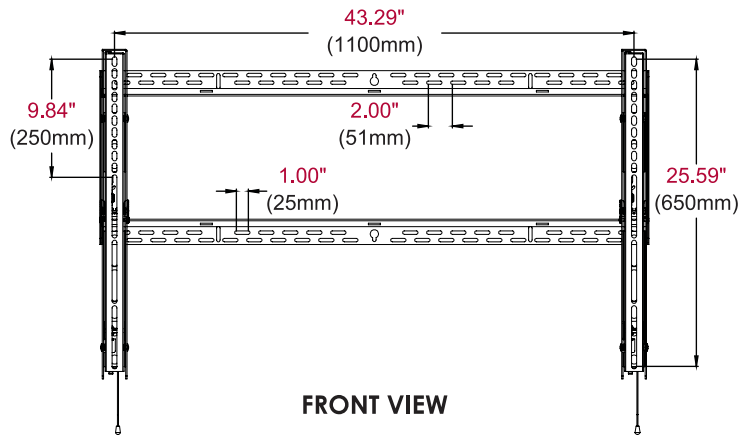

SF680P	SmartMount® Universal Flat Wall Mount for 60" to 98" Displays - standard models
SF680	SmartMount® Universal Flat Wall Mount for 60" to 98" Displays - security models

Product Specifications

	DIMENSIONS (W x H x D)	PRODUCT WEIGHT	LOAD CAPACITY	FINISH	AVAILABLE COLORS
SF680(P)	45.75" x 27.48" x 1.73" (1162 x 698 x 44mm)	17.30lb (7.8kg)	350lb (158kg)	Scratch resistant fused epoxy	Semi-gloss black

Package Specifications

	PACKAGE SIZE (W x H x D)	PACKAGE SHIP WEIGHT	PACKAGE UPC CODE	PACKAGE CONTENTS	UNITS IN PACKAGE
SF680(P)	46.70" x 2.30" x 15.40" (1185 x 58 x 390mm)	20.30lb (9.21kg)	SF680: 735029242239 SF680P: 735029242246	Wall mount, wall and display installation hardware, installation instructions	1

Accessories

ACC615: Metal Stud Fastener Kit

All dimensions = inch (mm)

Architect Specifications

The Smartmount® Universal Flat Wall Mount shall be a Peerless-AV model SF680(P) and shall be located where indicated on the plans. Assembly and installation shall be done according to instructions provided by the manufacturer.

Visit peerless-av.com to see the complete line of AV solutions from Peerless-AV, including outdoor displays, wireless, kiosks, digital audio, display mounts, projector mounts, carts/stands, and a full assortment of accessories.

Peerless-AV
2300 White Oak Circle
Aurora, IL 60502 USA
(800) 865-2112
(630) 375-5100
Fax: (800) 359-6500

Peerless-AV Europe
Unit 3 Watford Interchange
Colonial Way, Watford
Herts, WD24 4WP
United Kingdom
+44 (0) 1923 200100
Fax: +44 (0) 1923 200101

Peerless-AV de México
Ave de las Industrias 413
Parque Industrial Escobedo
Escobedo, N.L.,
Mexico 66050
+52 (81) 8384-8300
Fax: +52 (81) 8384-8360