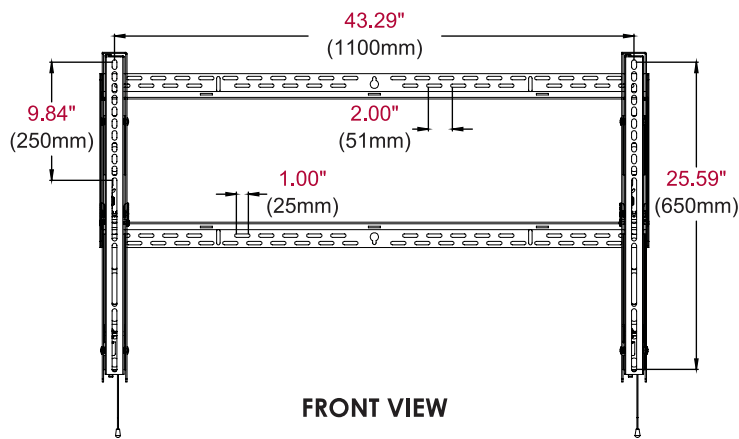

SF680P	SmartMount® Universal Flat Wall Mount for 60" to 98" Displays - standard models
SF680	SmartMount® Universal Flat Wall Mount for 60" to 98" Displays - security models

Product Specifications

	DIMENSIONS (W x H x D)	PRODUCT WEIGHT	LOAD CAPACITY	FINISH	AVAILABLE COLORS
SF680(P)	45.75" x 27.48" x 1.73" (1162 x 698 x 44mm)	17.30lb (7.8kg)	350lb (158kg)	Scratch resistant fused epoxy	Semi-gloss black

Package Specifications

	PACKAGE SIZE (W x H x D)	PACKAGE SHIP WEIGHT	PACKAGE UPC CODE	PACKAGE CONTENTS	UNITS IN PACKAGE
SF680(P)	46.70" x 2.30" x 15.40" (1185 x 58 x 390mm)	20.30lb (9.21kg)	SF680: 735029242239 SF680P: 735029242246	Wall mount, wall and display installation hardware, installation instructions	1

Accessories

ACC615: Metal Stud Fastener Kit

All dimensions = inch (mm)

Architect Specifications

The Smartmount® Universal Flat Wall Mount shall be a Peerless-AV model SF680(P) and shall be located where indicated on the plans. Assembly and installation shall be done according to instructions provided by the manufacturer.

Visit peerless-av.com to see the complete line of AV solutions from Peerless-AV, including outdoor displays, wireless, kiosks, digital audio, display mounts, projector mounts, carts/stands, and a full assortment of accessories.

Peerless-AV
2300 White Oak Circle
Aurora, IL 60502 USA
(800) 865-2112
(630) 375-5100
Fax: (800) 359-6500

Peerless-AV Europe
Unit 3 Watford Interchange
Colonial Way, Watford
Herts, WD24 4WP
United Kingdom
+44 (0) 1923 200100
Fax: +44 (0) 1923 200101

Peerless-AV de México
Ave de las Industrias 413
Parque Industrial Escobedo
Escobedo, N.L.,
Mexico 66050
+52 (81) 8384-8300
Fax: +52 (81) 8384-8360