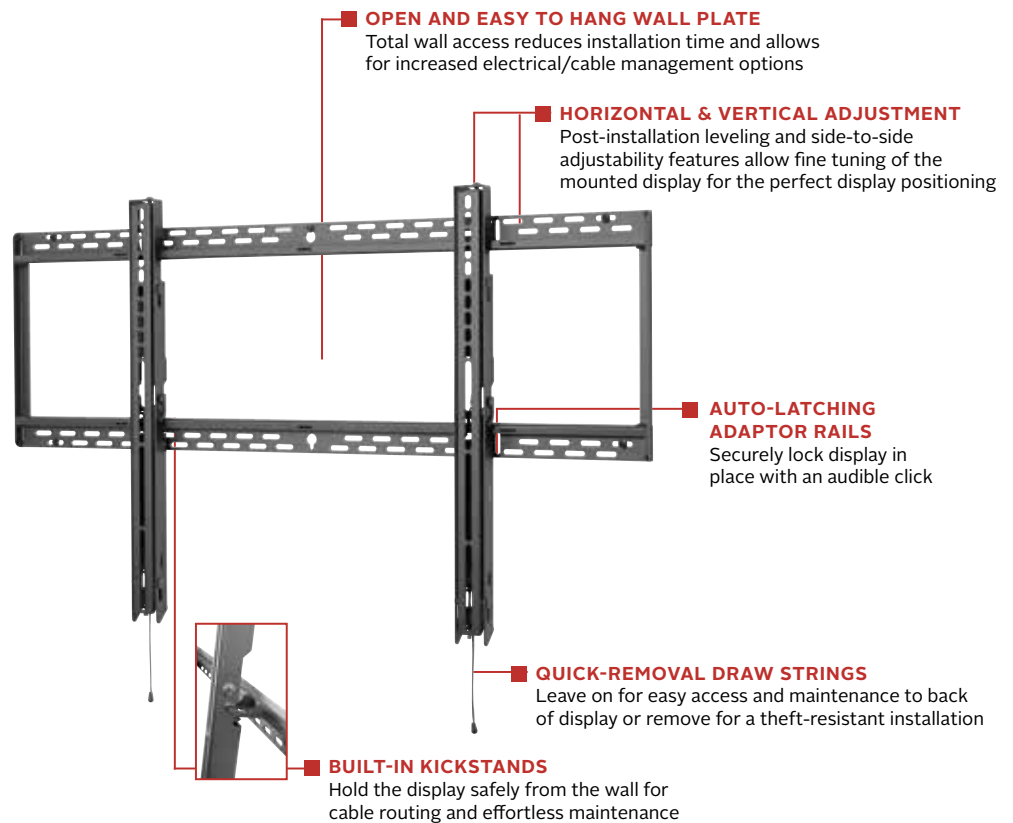

SF680(P)

Display size
60"- 98"

Max load
350lb (158kg)

SMARTMOUNT

Universal Flat Wall Mount

FOR 60" TO 98" DISPLAYS

Peerless-AV's SmartMount® Universal Flat Wall Mount delivers an ultra-slim profile designed to hold large displays up to 350lb. Installation and maintenance are made easy with the SF680's robust feature set. Auto-latching adaptor rails automatically secure the display without the use of a tool. The mount's built-in kickstand holds the display safely from the wall during cable routing, while the open wall plate allows for increased electrical and cable management options. Horizontal and vertical display adjustment allow for quick fine-tuning of the mounted display.

The SF680(P) reduces installation time and provides the most stable mounting solution for large interactive displays.

Additional Features

- ✓ Universal mount fits displays with mounting patterns up to 1100 x 650mm (43.29" W x 25.59" H)
- ✓ Low-profile design holds display only 1.73" (44mm) from the wall
- ✓ Easy hang wall plate allows a bolt to be pre-installed to ease wall plate installation
- ✓ Lateral display adjustment up to 19.25" (489mm)
- ✓ 1" of post-installation vertical adjustment provides flexibility in the installation
- ✓ Includes fastener pack with all necessary mounting and display attachment hardware (including M10)

Low-profile design for a sleek, yet compact installation

Comes in color packaging with included installation hardware and easy to follow instructions.

For mounts requiring theft resistant hardware, installed with security tool (included), please purchase SF680

peerless-AV®

SF680P	SmartMount® Universal Flat Wall Mount for 60" to 98" Displays - standard models
SF680	SmartMount® Universal Flat Wall Mount for 60" to 98" Displays - security models

Product Specifications