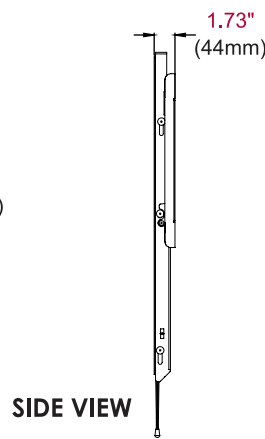

SF680P	SmartMount® Universal Flat Wall Mount for 60" to 98" Displays - standard models
SF680	SmartMount® Universal Flat Wall Mount for 60" to 98" Displays - security models

Product Specifications

	DIMENSIONS (W x H x D)	PRODUCT WEIGHT	LOAD CAPACITY	FINISH	AVAILABLE COLORS
SF680(P)	45.75" x 27.48" x 1.73" (1162 x 698 x 44mm)	17.30lb (7.8kg)	350lb (158kg)	Scratch resistant fused epoxy	Semi-gloss black

Package Specifications

	PACKAGE SIZE (W x H x D)	PACKAGE SHIP WEIGHT	PACKAGE UPC CODE	PACKAGE CONTENTS	UNITS IN PACKAGE
SF680(P)	46.70" x 2.30" x 15.40" (1185 x 58 x 390mm)	20.30lb (9.21kg)	SF680: 735029242239 SF680P: 735029242246	Wall mount, wall and display installation hardware, installation instructions	1

Accessories

ACC615: Metal Stud Fastener Kit

All dimensions = inch (mm)

Architect Specifications

The Smartmount® Universal Flat Wall Mount shall be a Peerless-AV model SF680(P) and shall be located where indicated on the plans. Assembly and installation shall be done according to instructions provided by the manufacturer.

Visit peerless-av.com to see the complete line of AV solutions from Peerless-AV, including outdoor displays, wireless, kiosks, digital audio, display mounts, projector mounts, carts/stands, and a full assortment of accessories.

Peerless-AV
2300 White Oak Circle
Aurora, IL 60502 USA
(800) 865-2112
(630) 375-5100
Fax: (800) 359-6500

Peerless-AV Europe
Unit 3 Watford Interchange
Colonial Way, Watford
Herts, WD24 4WP
United Kingdom
+44 (0) 1923 200100
Fax: +44 (0) 1923 200101

Peerless-AV de México
Ave de las Industrias 413
Parque Industrial Escobedo
Escobedo, N.L.,
Mexico 66050
+52 (81) 8384-8300
Fax: +52 (81) 8384-8360