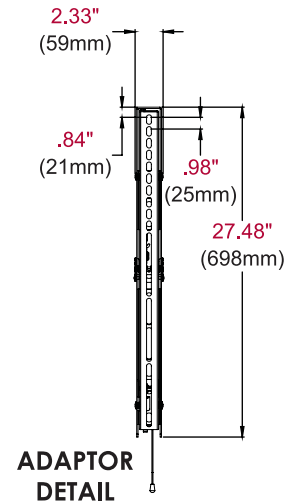

SF680P	SmartMount® Universal Flat Wall Mount for 60" to 98" Displays - standard models
SF680	SmartMount® Universal Flat Wall Mount for 60" to 98" Displays - security models

Product Specifications

	DIMENSIONS (W x H x D)	PRODUCT WEIGHT	LOAD CAPACITY	FINISH	AVAILABLE COLORS
SF680(P)	45.75" x 27.48" x 1.73" (1162 x 698 x 44mm)	17.30lb (7.8kg)	350lb (158kg)	Scratch resistant fused epoxy	Semi-gloss black

Package Specifications

	PACKAGE SIZE (W x H x D)	PACKAGE SHIP WEIGHT	PACKAGE UPC CODE	PACKAGE CONTENTS	UNITS IN PACKAGE
SF680(P)	46.70" x 2.30" x 15.40" (1185 x 58 x 390mm)	20.30lb (9.21kg)	SF680: 735029242239 SF680P: 735029242246	Wall mount, wall and display installation hardware, installation instructions	1

Accessories

ACC615: Metal Stud Fastener Kit

All dimensions = inch (mm)

Architect Specifications

The Smartmount® Universal Flat Wall Mount shall be a Peerless-AV model SF680(P) and shall be located where indicated on the plans. Assembly and installation shall be done according to instructions provided by the manufacturer.

Visit peerless-av.com to see the complete line of AV solutions from Peerless-AV, including outdoor displays, wireless, kiosks, digital audio, display mounts, projector mounts, carts/stands, and a full assortment of accessories.

Peerless-AV
2300 White Oak Circle
Aurora, IL 60502 USA
(800) 865-2112
(630) 375-5100
Fax: (800) 359-6500

Peerless-AV Europe
Unit 3 Watford Interchange
Colonial Way, Watford
Herts, WD24 4WP
United Kingdom
+44 (0) 1923 200100
Fax: +44 (0) 1923 200101

Peerless-AV de México
Ave de las Industrias 413
Parque Industrial Escobedo
Escobedo, N.L.,
Mexico 66050
+52 (81) 8384-8300
Fax: +52 (81) 8384-8360