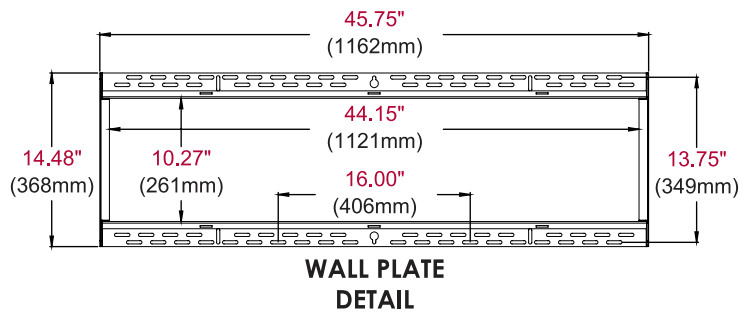

SF680P	SmartMount® Universal Flat Wall Mount for 60" to 98" Displays - standard models
SF680	SmartMount® Universal Flat Wall Mount for 60" to 98" Displays - security models

Product Specifications

	DIMENSIONS (W x H x D)	PRODUCT WEIGHT	LOAD CAPACITY	FINISH	AVAILABLE COLORS
SF680(P)	45.75" x 27.48" x 1.73" (1162 x 698 x 44mm)	17.30lb (7.8kg)	350lb (158kg)	Scratch resistant fused epoxy	Semi-gloss black

Package Specifications

	PACKAGE SIZE (W x H x D)	PACKAGE SHIP WEIGHT	PACKAGE UPC CODE	PACKAGE CONTENTS	UNITS IN PACKAGE
SF680(P)	46.70" x 2.30" x 15.40" (1185 x 58 x 390mm)	20.30lb (9.21kg)	SF680: 735029242239 SF680P: 735029242246	Wall mount, wall and display installation hardware, installation instructions	1

Accessories

ACC615: Metal Stud Fastener Kit

All dimensions = inch (mm)

Architect Specifications

The Smartmount® Universal Flat Wall Mount shall be a Peerless-AV model SF680(P) and shall be located where indicated on the plans. Assembly and installation shall be done according to instructions provided by the manufacturer.

Visit peerless-av.com to see the complete line of AV solutions from Peerless-AV, including outdoor displays, wireless, kiosks, digital audio, display mounts, projector mounts, carts/stands, and a full assortment of accessories.

Peerless-AV
2300 White Oak Circle
Aurora, IL 60502 USA
(800) 865-2112
(630) 375-5100
Fax: (800) 359-6500

Peerless-AV Europe
Unit 3 Watford Interchange
Colonial Way, Watford
Herts, WD24 4WP
United Kingdom
+44 (0) 1923 200100
Fax: +44 (0) 1923 200101

Peerless-AV de México
Ave de las Industrias 413
Parque Industrial Escobedo
Escobedo, N.L.,
Mexico 66050
+52 (81) 8384-8300
Fax: +52 (81) 8384-8360