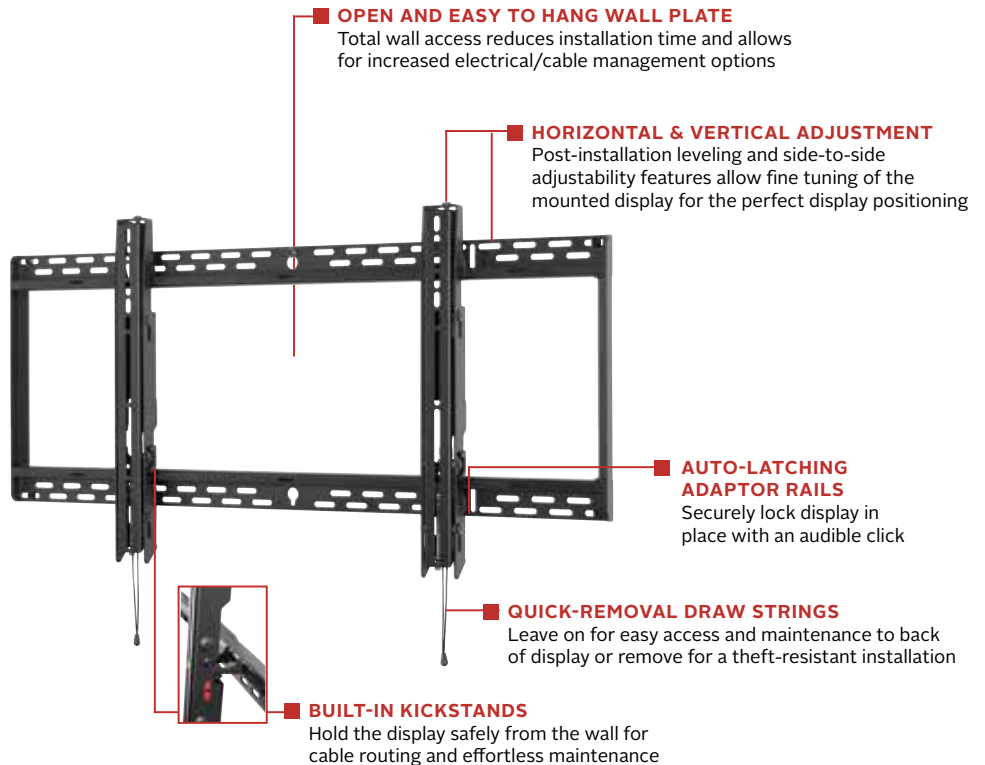

SF670(P)

Display size
46"- 90"

Max load
250lb (113kg)

SMARTMOUNT

Universal Flat Wall Mount

FOR 46" TO 90" DISPLAYS

Peerless-AV's SmartMount® Universal Flat Wall Mount delivers an ultra-slim profile designed to hold large displays up to 250lb. Installation and maintenance are made easy with the SF670's robust feature set. Auto-latching adaptor rails automatically secure the display without the use of a tool. The mount's built-in kickstand holds the display safely from the wall during cable routing, while the open wall plate allows for increased electrical and cable management options. Horizontal and vertical display adjustment allow for quick fine-tuning of the mounted display.

The SF670(P) reduces installation time and provides the most stable mounting solution for large interactive displays.

Additional Features

- ✓ Universal mount fits displays with mounting patterns up to 895 x 450mm (35.25" W x 17.72" H)
- ✓ Low-profile design holds display only 1.73" (44mm) from the wall
- ✓ Easy hang wall plate allows a bolt to be pre-installed to ease wall plate installation
- ✓ Lateral display adjustment up to 11.25" (286mm)
- ✓ 1" of post-installation vertical adjustment provides flexibility in the installation
- ✓ Includes fastener pack with all necessary mounting and display attachment hardware

For mounts requiring theft resistant hardware, installed with security tool (included), please purchase SF670

For mounts requiring standard hardware, installed with a Philips screwdriver, please purchase SF670P

Model Numbers

WARRANTY: Limited 5-year

SF670P SmartMount® Universal Flat Wall Mount for 46" to 90" Displays - standard models
SF670 SmartMount® Universal Flat Wall Mount for 46" to 90" Displays - security models