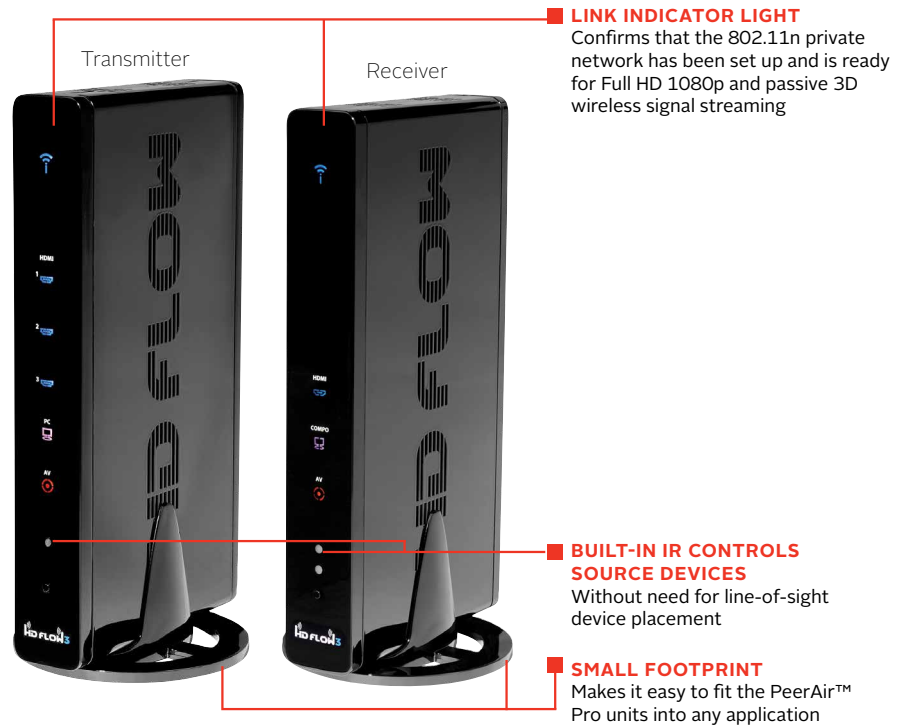

HDS300,  
HDS300-2, -3, -4, -5, -6

Long Transmission Range

- Full HD 1080p (60Hz) (24/30 fps) and passive 3D signal flow, ideal for ultra-fast signal streaming
- Long range, high-quality streaming up to 210ft (64m)\* with no reduction of picture quality
- Multicast up to six PeerAir™ Pro Wireless Receivers\*\*
- Transmits through walls and ceilings for multi-room streaming capability
- The PeerAir™ Pro (802.11n) creates it's own network without interfering with existing WiFi networks
- Built-in IR does not require line-of-sight placement to control source devices such as a DVR/set-top box, satellite box, Blu-ray®/DVD player, media server, VCR or game console
- Plug and play set up requires no software or driver installation

# Wireless AV Multi-Display System

When running cables is not an option, stream HD content wirelessly with the PeerAir™ Pro Wireless AV Multi-Display System. With four inputs and the ability to multicast to up to six displays, this wireless workhorse streams Full HD 1080p and passive 3D signals up to 210ft (64m) to an HDTV, projector or any other display. For new installations and retrofits alike, this kit is a time-saving tool for professional AV integrators in both commercial and residential applications.

Transmitter back

Plug in up to four (4) AV source devices and easily switch between them with the included remote control

Receiver back

Three (3) output port options available — ideal for virtually any output device

### INPUTS (TRANSMITTER)

3 x HDMI
1 x HDMI Pass-Thru
1 x VGA: High Density 15-Pin D-Sub (RGB)
1 x Component & Composite (via included dongle)
AUDIO IN: - 1 x 3.5mm Audio Jack
1 x IR Port
1 x LAN (Ethernet): RJ45 Jack