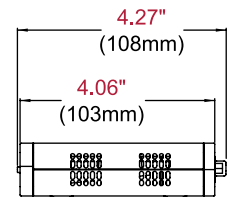

## Package Specifications

	PACKAGE SIZE (W x H x D)	PACKAGE SHIP WEIGHT	PACKAGE UPC CODE	PACKAGE CONTENTS	UNITS IN PACKAGE
HDS300	10.88" x 5.86" x 7.86" (276 x 149 x 200mm)	4.7lb (2.13kg)	735029305026	1 x Transmitter, 1 x Receiver, 2 x Stands, 1 x Remote control, 1 x IR Flasher, 1 x IR Extender, 1 x Component adaptor, 2 x Power adaptors	1
HDS300-2	10.00" x 10.00" x 10.00" (254 x 254 x 254mm)	6.4lb (2.9kg)	735029305569	1 x Transmitter, 2 x Receivers, 3 x Stands, 2 x Remote controls, 1 x IR Flasher, 1 x IR Extender, 1 x Component adaptor, 3 x Power adaptors	1
HDS300-3	10.00" x 10.00" x 10.00" (254 x 254 x 254mm)	8.3lb (3.18kg)	735029305552	1 x Transmitter, 3 x Receivers, 4 x Stands, 3 x Remote controls, 1 x IR Flasher, 1 x IR Extender, 1 x Component adaptor, 4 x Power adaptors	1
HDS300-4	10.00" x 10.00" x 10.00" (254 x 254 x 254mm)	10.1lb (4.18kg)	735029305576	1 x Transmitter, 4 x Receivers, 5 x Stands, 4 x Remote controls, 1 x IR Flasher, 1 x IR Extender, 1 x Component adaptor, 5 x Power adaptors	1
HDS300-5	14.875" x 9.375" x 11.375" (378 x 238 x 289mm)	12.35lb (5.6kg)	735029305583	1 x Transmitter, 5 x Receivers, 6 x Stands, 5 x Remote Controls, 1 x IR Flasher, 1 x IR Extender, 1 Component adaptor, 6 x Power adaptors	1
HDS300-6	14.875" x 9.375" x 11.375" (378 x 238 x 289mm)	14.2lb (6.44kg)	735029305590	1 x Transmitter, 6 x Receivers, 7 x Stands, 6 x Remote controls, 1 x IR Flasher, 1 x IR Extender, 1 x Component adaptor, 7 x Power adaptors	1

\*\*\* Requires transmitter and push button scan pairing.

All dimensions = inch (mm)

TOP VIEW

FRONT VIEW

SIDE VIEW