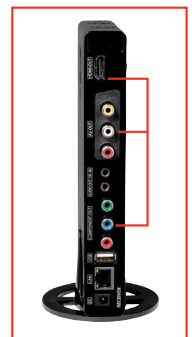

Transmitter back

Plug in up to four (4) AV source devices and easily switch between them with the included remote control

Receiver back

Three (3) output port options available — ideal for virtually any output device