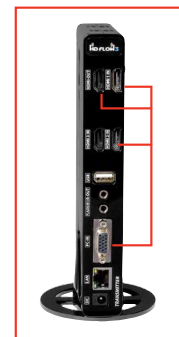

Transmitter back

Plug in up to four (4) AV source devices and easily switch between them with the included remote control

Receiver back

Three (3) output port options available — ideal for virtually any output device

### INPUTS (TRANSMITTER)

3 x HDMI
1 x HDMI Pass-Thru
1 x VGA: High Density 15-Pin D-Sub (RGB)
1 x Component & Composite (via included dongle)
AUDIO IN: - 1 x 3.5mm Audio Jack
1 x IR Port
1 x LAN (Ethernet): RJ45 Jack