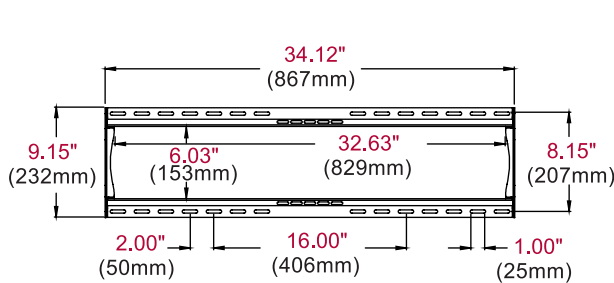

Model Numbers

WARRANTY: Limited 5-year

SF660P	SmartMount® Universal Flat Wall Mount for 39" to 80" Displays - standard models
SF660	SmartMount® Universal Flat Wall Mount for 39" to 80" Displays - security models

Product Specifications

	DIMENSIONS (W x H x D)	PRODUCT WEIGHT	LOAD CAPACITY	FINISH	AVAILABLE COLORS
SF660(P)	34.12" x 16.89" x 1.20" (867 x 429 x 30mm)	5.60lb (2.54kg)	200lb (91kg)	Scratch resistant fused epoxy	Semi-gloss black

Package Specifications

	PACKAGE SIZE (W x H x D)	PACKAGE SHIP WEIGHT	PACKAGE UPC CODE	PACKAGE CONTENTS	UNITS IN PACKAGE
SF660(P)	36.41" x 1.57" x 10.71" (925 x 40 x 272mm)	7.60lb (3.45kg)	SF660: 735029235590 SF660P: 735029235620	Wall mount, wall and display installation hardware, installation instructions	1

Accessories

ACC415: Metal Stud Fastener Kit

All dimensions = inch (mm)

WALL PLATE